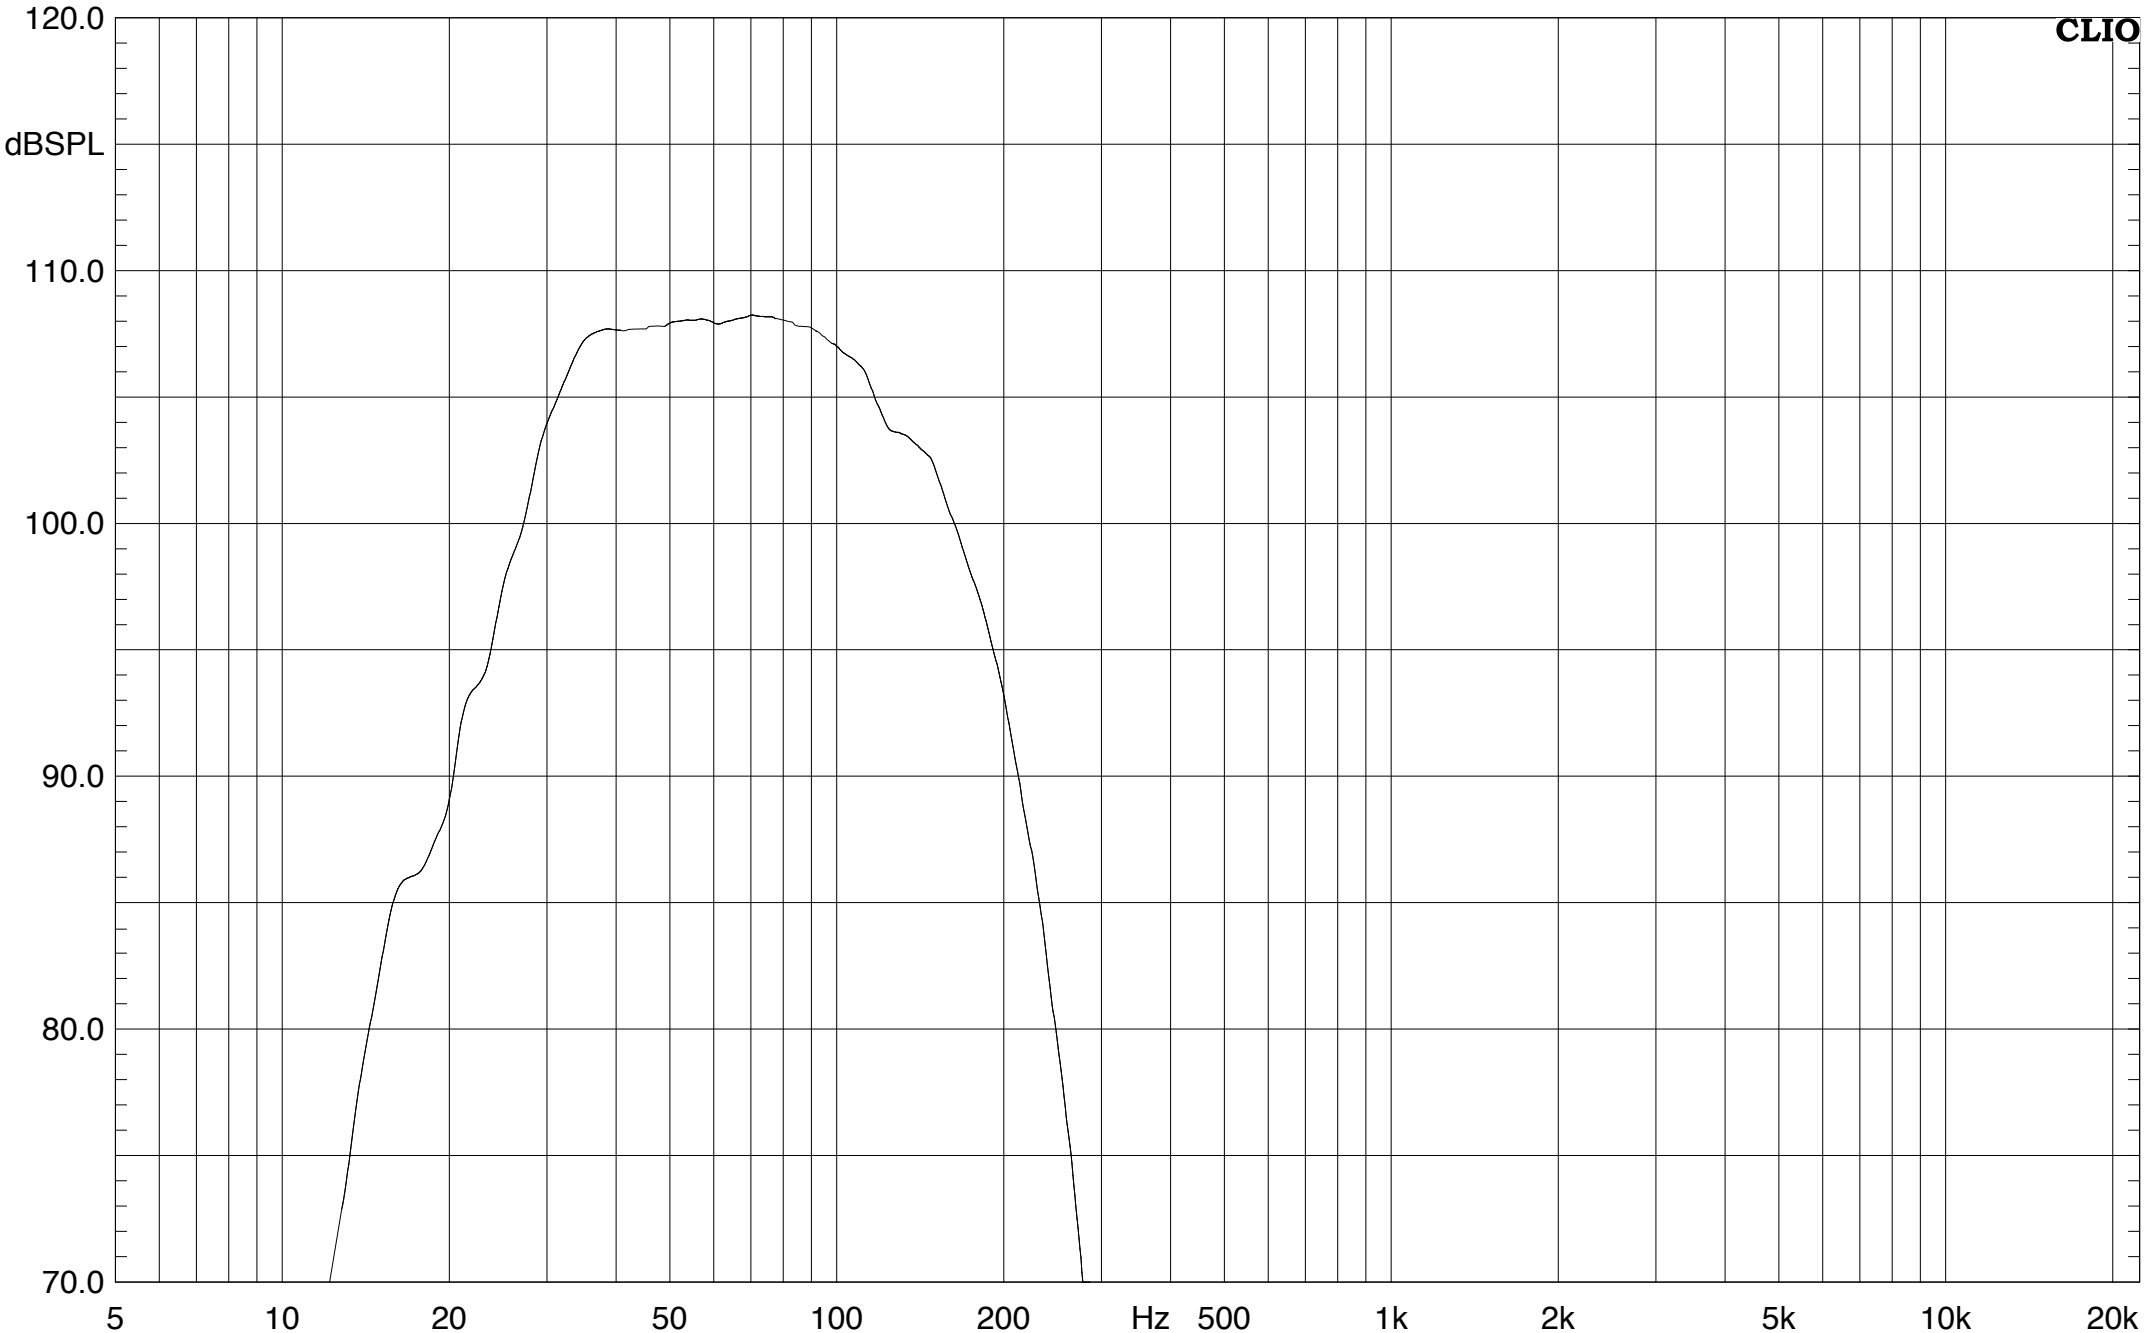

CLIO

CH A dB SPL 1/3 Octave 48kHz 32K Rectangular Start 0.00ms Stop 682.65ms FreqLO 1.46Hz Length 682.65ms

File: VH Infra218R HPF: 25Hz Butt18 LPF: 110Hz LR24.mls